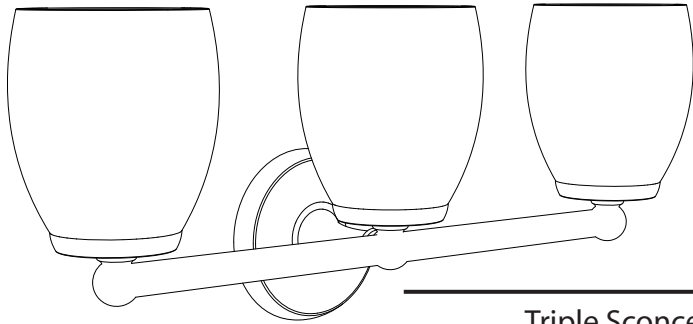

Designer II Collection

General Specifications

Triple Sconce

#1646 (Chrome)

Requires three medium base light bulb, 100w max